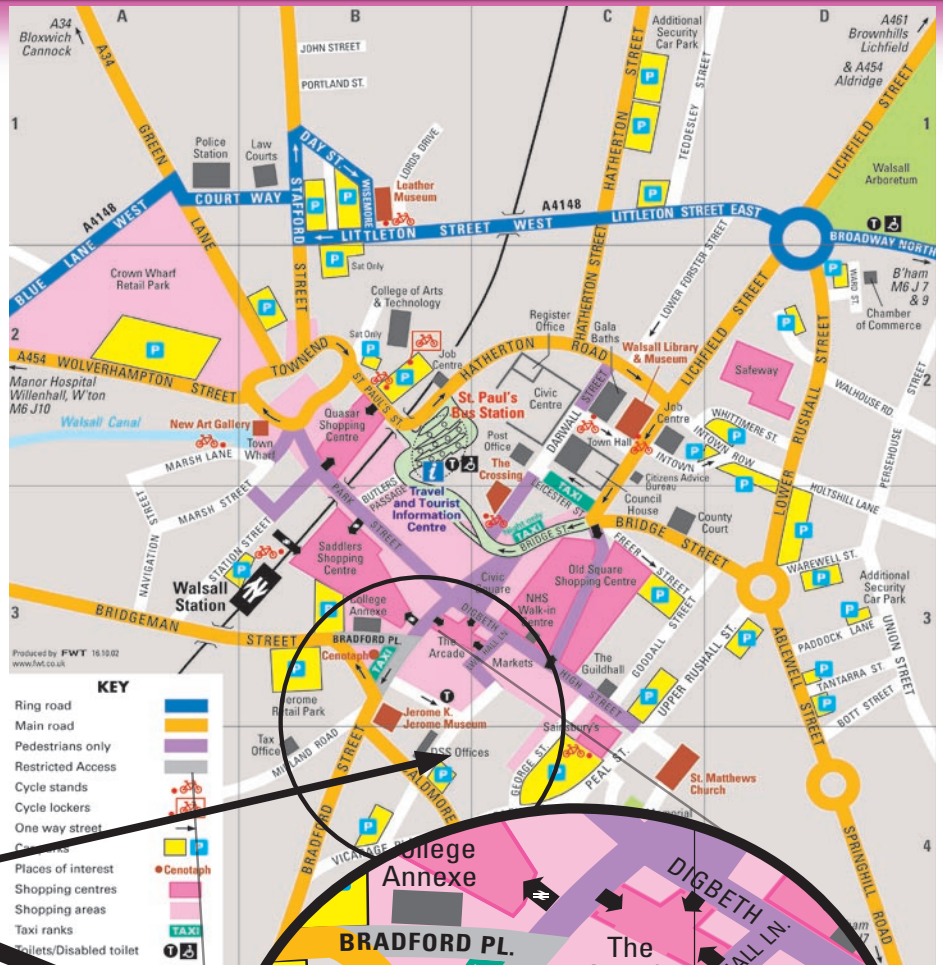

Walsall Youth Arts  
Prospect House  
20-23 Lower Hall Lane  
Walsall  
WS1 1RL

Telephone  
(01922) 722209

[www.walsallyoutharts.org.uk](http://www.walsallyoutharts.org.uk)

We are here

**Directions**

Access to Lower Hall Lane is gained via Caldmore Rd.  
Approaching WYA from Caldmore Rd, enter the second archway on the right hand side.  
Carpark at rear of building is shared so use spaces numbered 11 / 12.  
Entrance to building is at rear on the right of first archway.

Page 33 square 2H of the Birmingham A to Z Map courtesy of W.M.B.C.

W.Y.A.

First Archway

Second Archway